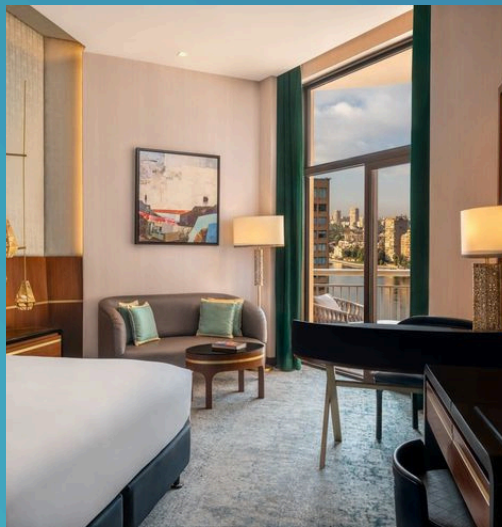

SOFITEL DOWNTOWN - PARTIAL RENOVATION -2024

- **Location:** Cairo, Egypt
- **Project Type:** Hospitality Interior Renovation
- **Project Scope:** Luxury Hotel Fit-Out & Furnishing

Interior furnishing and renovation works executed for the **Sofitel Downtown hotel**.

The project focused on upgrading interior spaces and guest areas while maintaining the brand's luxury identity and international hospitality standards.