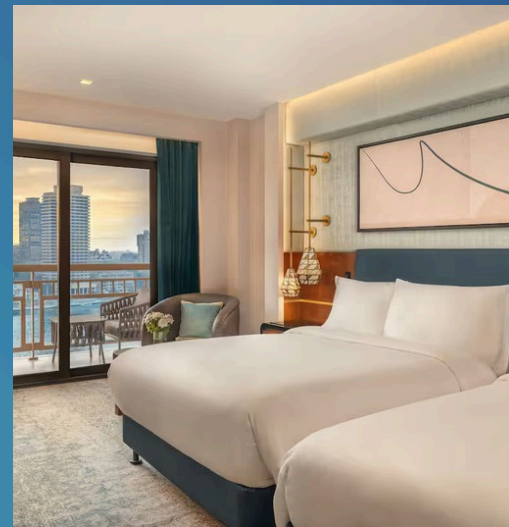

SOFITEL DOWNTOWN - PARTIAL RENOVATION -2024

- **Location:** Cairo, Egypt
- **Project Type:** Hospitality Interior Renovation
- **Project Scope:** Luxury Hotel Fit-Out & Furnishing

Interior furnishing and renovation works executed for the **Sofitel Downtown hotel**.

The project focused on upgrading interior spaces and guest areas while maintaining the brand's luxury identity and international hospitality standards.