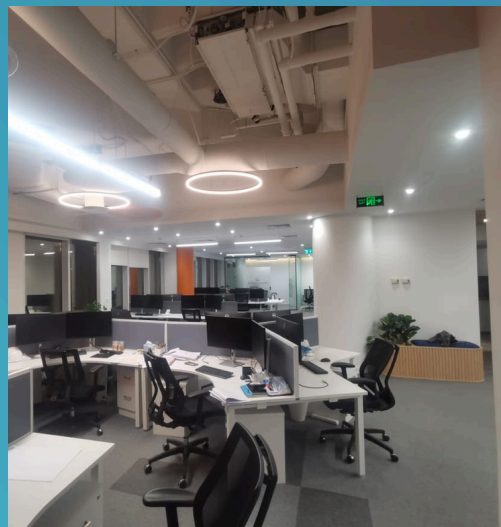

# SOFITEL DOWNTOWN - PARTIAL RENOVATION -2024

- **Location:** Cairo, Egypt
- **Project Type:** Hospitality Interior Renovation
- **Project Scope:** Luxury Hotel Fit-Out & Furnishing

Interior furnishing and renovation works executed for the **Sofitel Downtown hotel**.