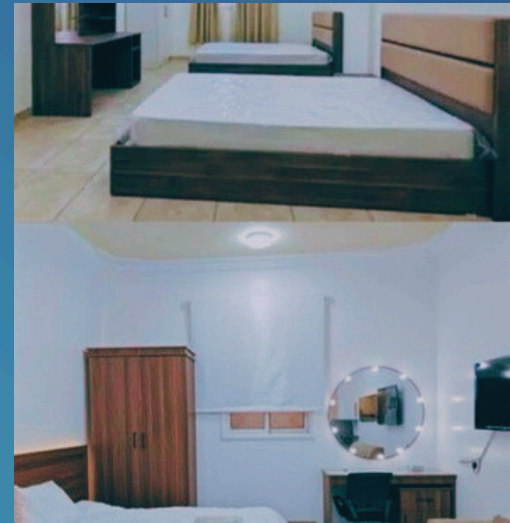

AIN SOKHNA MARBLE & GRANITE FACTORY – ADMINISTRATIVE & RESIDENTIAL INTERIORS – 2019–2020

- **Location:** Ain Sokhna, Egypt
- **Project Type:** Industrial Facility Interior Works

Interior furnishing project for administrative buildings and residential facilities within one of the largest marble and granite manufacturing complexes in Africa and the Middle East.

One of the largest
marble and
granite factories
in Africa and the
middle east