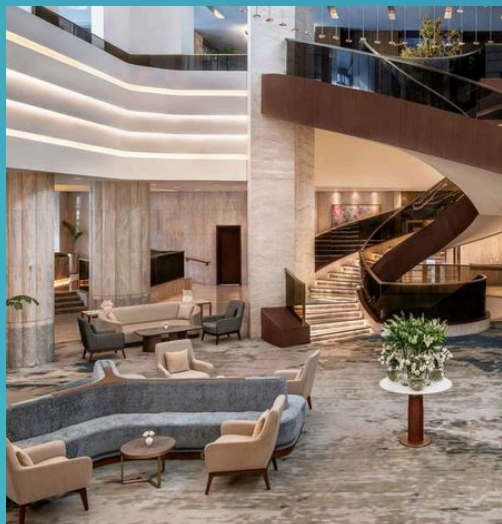

SOFITEL DOWNTOWN - PARTIAL RENOVATION -2024

- **Location:** Cairo, Egypt
- **Project Type:** Hospitality Interior Renovation
- **Project Scope:** Luxury Hotel Fit-Out & Furnishing

Interior furnishing and renovation works executed for the **Sofitel Downtown hotel**.

The project focused on upgrading interior spaces and guest areas while maintaining the brand's luxury identity and international hospitality standards.